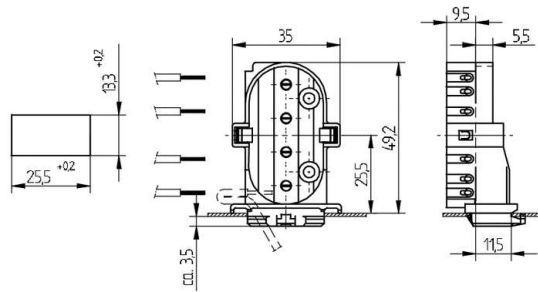


 Create pdf

Compact Fluorescent Lampholders

26.726.4832

2G11

color	pkg.	wt.	part no.
white	250	15 g	26.726.4832.50

Approval: additional cULus

For lamps TC-L

Snap-in foot 25.5 x 13.3 mm

Housing: PBT

- Wiring through the snap in foot or from above the mounting plate

T 140	U out 500 V		 18 AWG 0.5 - 1.0 mm ²	 0.6 - 1.0
-------	----------------	---	--	--

Document generated on: Th, 9. February 2017 - 14:17